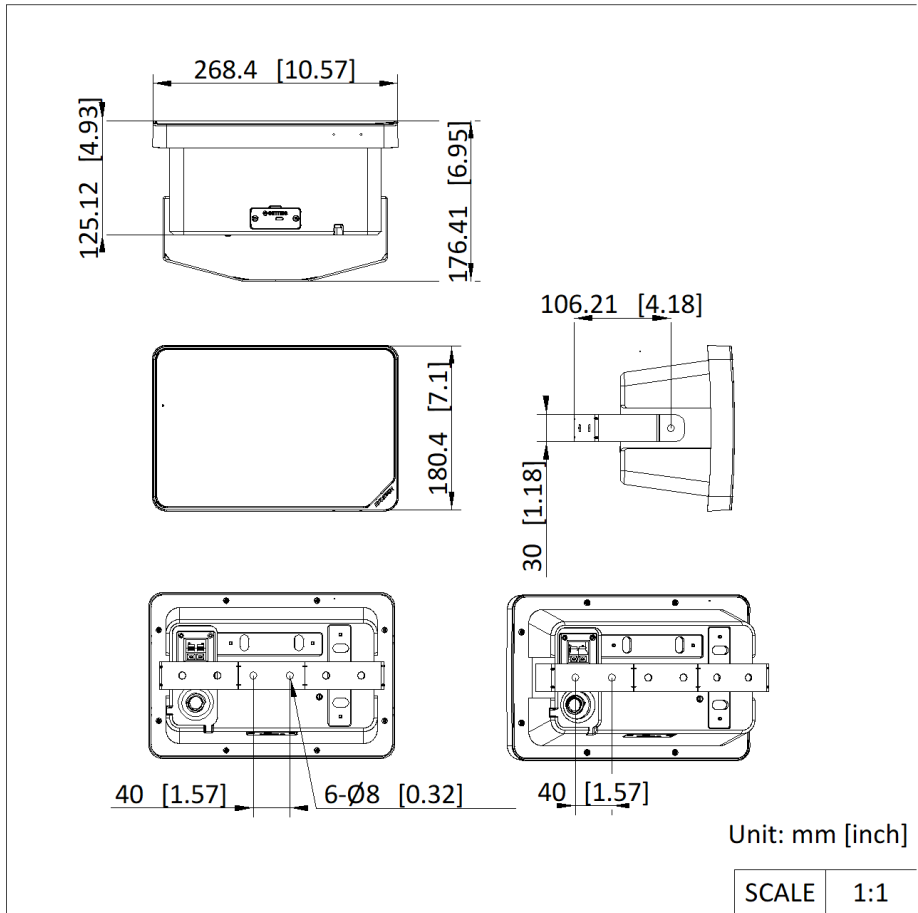

General	
Power	24 VDC/2.5 A
Material	Main body&Front cover : plastic, bracket: metal
Operating Temperature	-30 °C to 60 °C (-22 °F to 140 °F)
Operating Humidity	< 90% (No condensation)
Language	9 languages: English, French, Spanish, German, Italian, Russian, Japanese, Thai, Portuguese (Brazil)
Dimension	268.4 mm × 180.4 mm × 125.12 mm (10.57" × 7.1" × 4.93")
Package Dimension	340 mm × 306 mm × 180 mm (13.39" × 12.05" × 7.09")
Weight	Approx. 2 kg (4.4 lb.)
Color	White
With Package Weight	Approx. 2.2 kg (4.8 lb.)
Packing List	Device × 1 U-shaped bracket × 1 Adapter × 1 Screw pack × 1 Installation sticker × 1 Regulatory Compliance and Safety Information × 1
Bluetooth	Bluetooth 5.0, 10 m
Approval	
RF	CE-RED: EN 301489-1 V2.2.3 (BT or 2.4G), EN 301489-17 V3.2.4 (BT or 2.4G), EN 300 328 V2.2.2 (BT or 2.4G), EN62311 2020(BT or 2.4G) RCM: EN 300 328 V2.2.2 (BT or 2.4G), AS/NZS 2772.2:2016+A1:2018, ARPANSA RPS S-1 Radiation Protection Series S-1 (Rev.1), ARPANSA RPS S01 Advisory Note IC ID: RSS-247(BT or 2.4G) ANATEL: Resolution No. 680/2017,Act No. 14448/2017,Act No. 950/2018,Act No. 1120/2018
EMC	CE-EMC: EN 55032:2015+A11:2020+A1:2020, EN IEC 61000-3-2:2019, EN 61000-3-3:2013+A1:2019+A2:2021, EN 55035:2017+A11:2020 RCM: AS/NZS CISPR 32: 2015 IC: ICES-003: Issue 7
Safety	CB: IEC 62368-1:2014 CE-LVD: EN 62368-1:2014/A11:2017
Environment	CE-RoHS: 2011/65/EU WEEE: 2012/19/EU Reach: Regulation (EC) No 1907/2006

#### ▪ Dimension